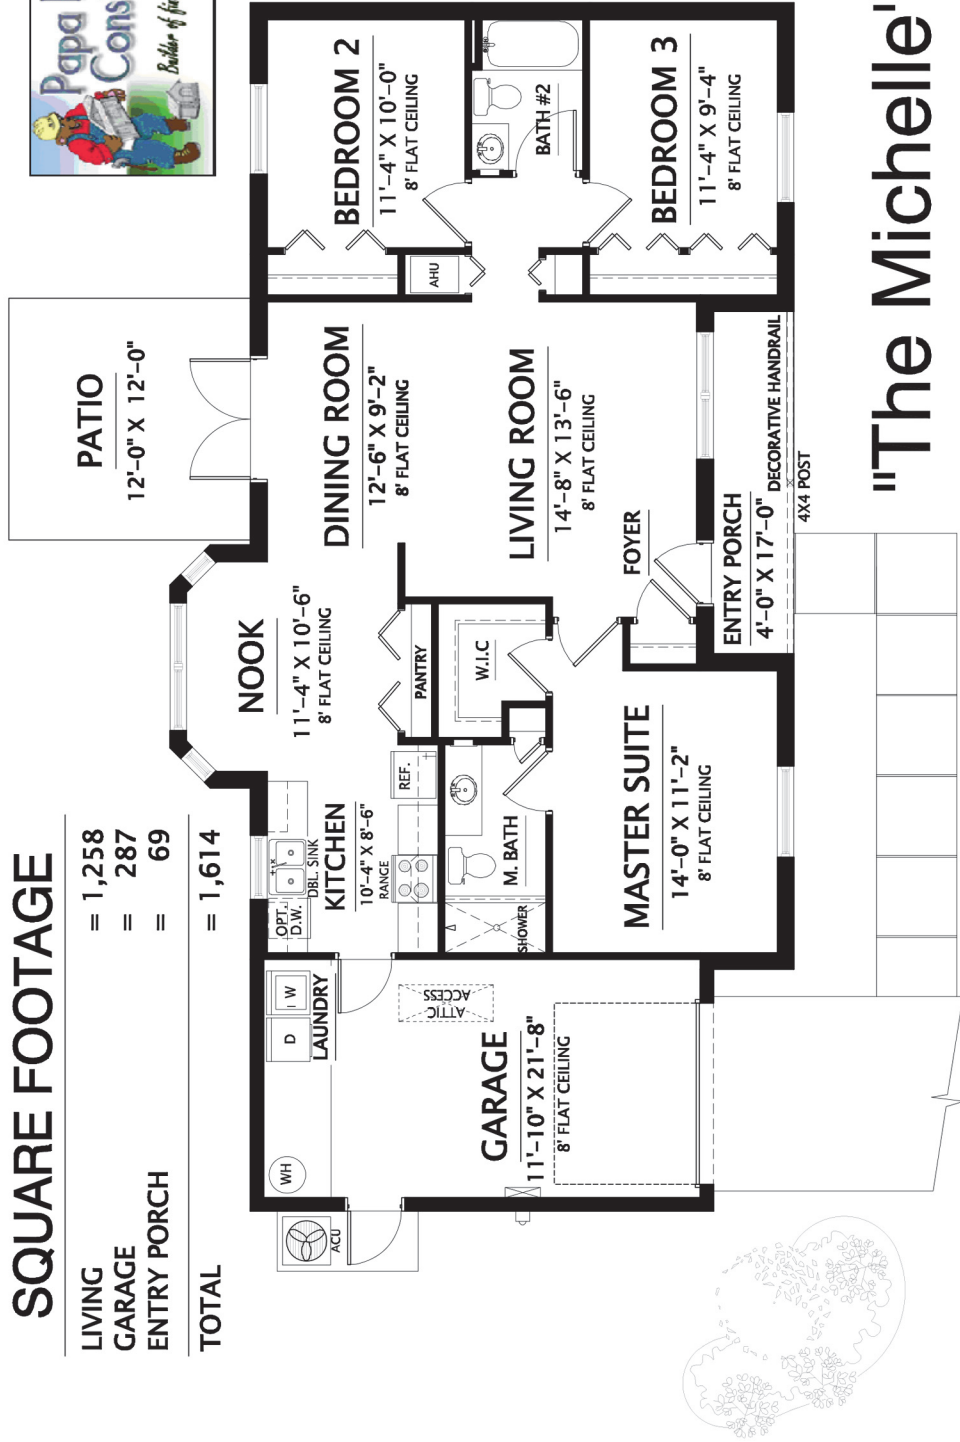

SQUARE FOOTAGE

LIVING	= 1,258
GARAGE	= 287
ENTRY PORCH	= 69
TOTAL	= 1,614

WALSH

"The Michelle"